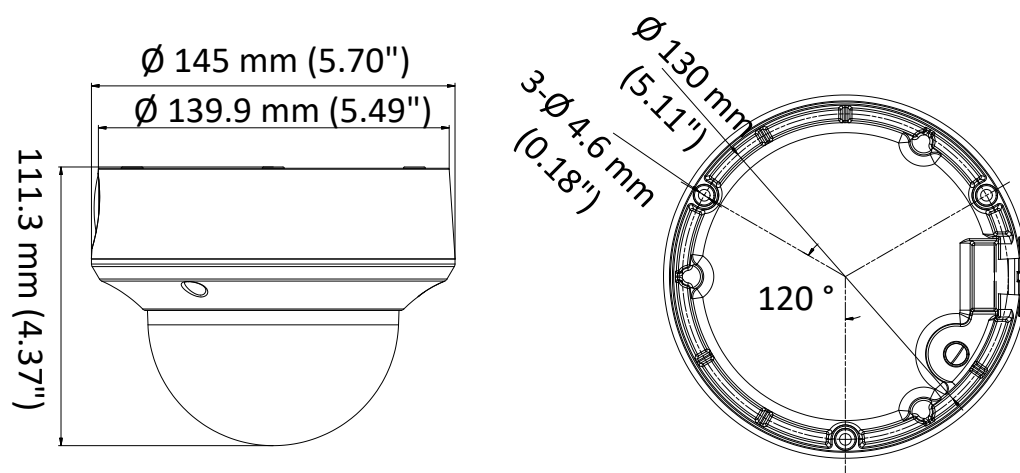

Order Model

DS-2CE5AH0T-VPIT3ZF, DS-2CE5AH0T-AVPIT3ZF

Dimension